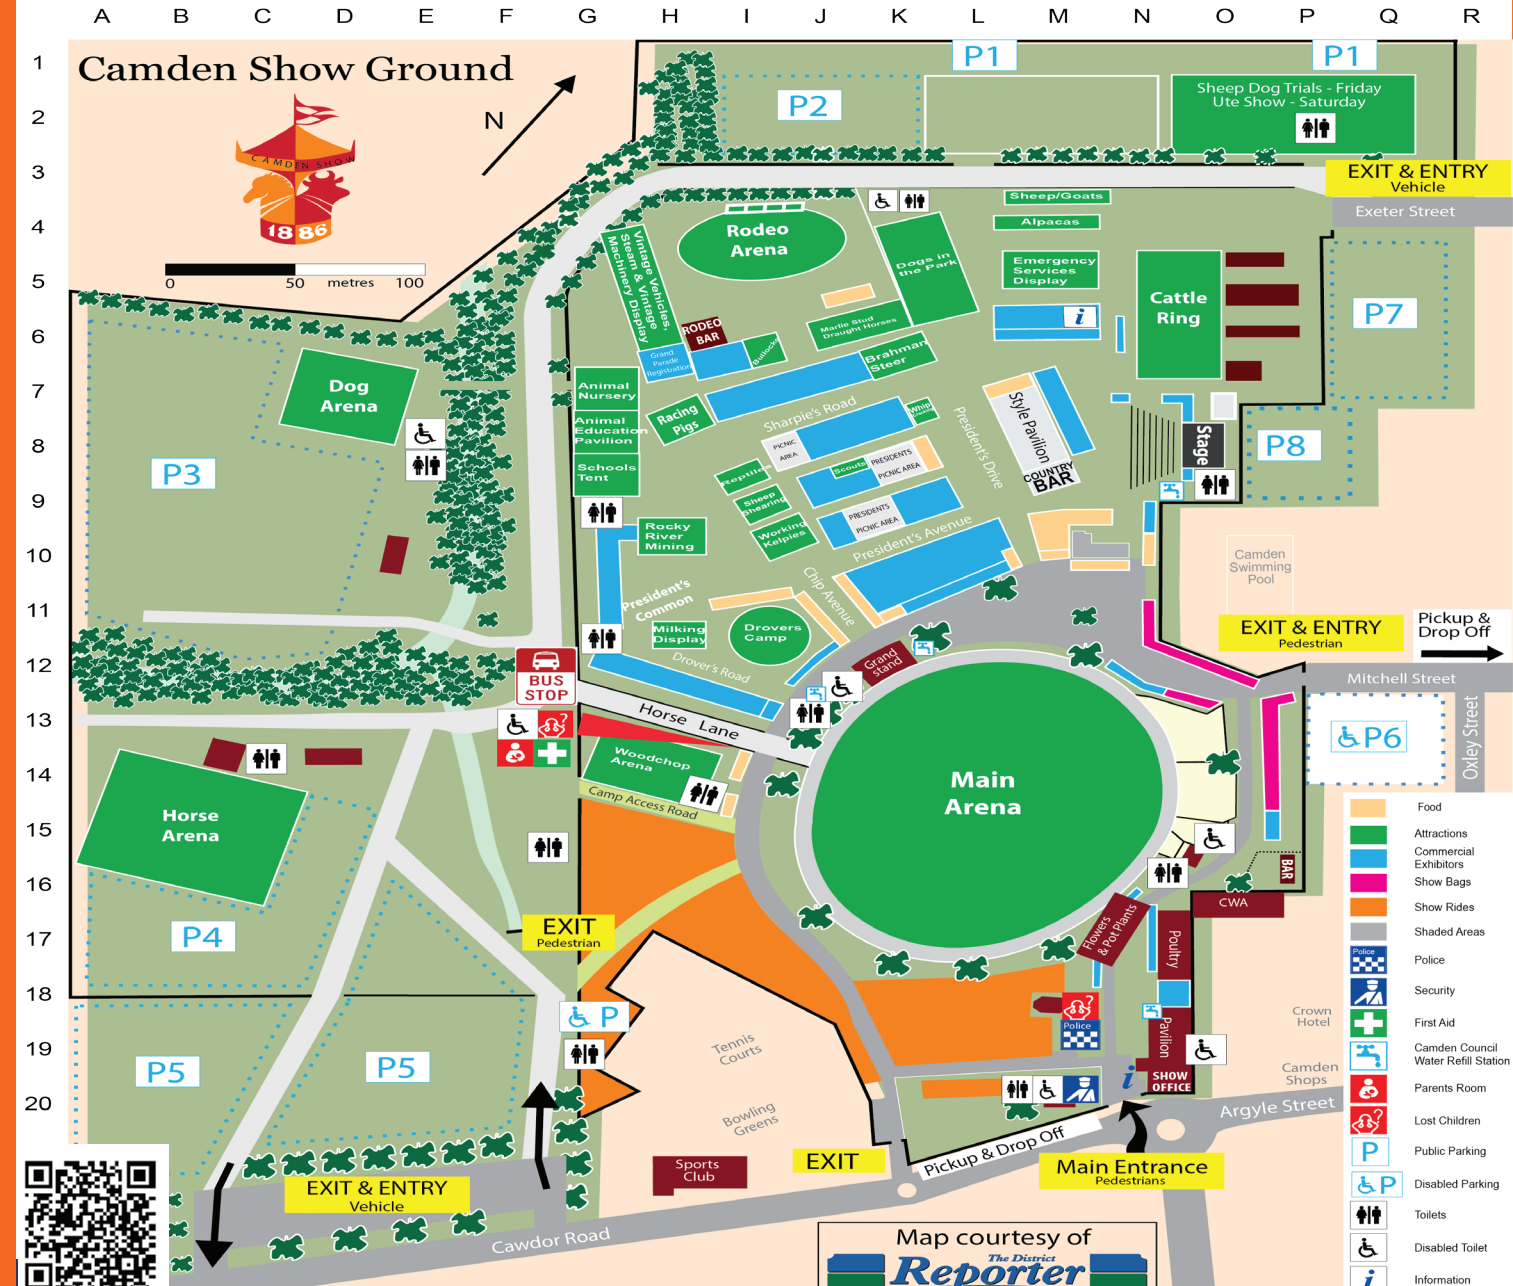

Map courtesy of **The District Reporter**

P1 ALPACAS, GOATS, MINI HORSES & MEMBERS OVERFLOW PARKING
P2 RODEO ARENA, COMPETITOR'S PARKING AREA
P3 COMPETITOR'S PARKING AREA
P4 HORSE ARENA HORSE FLOAT PARKING
P5 PARKING
P6 DISABLED PARKING
P7 TRADE CATTLE & CATTLE CAR PARKING AREA
P8 WOODCHOP & STAGE PARKING AREA